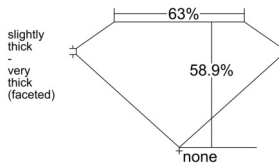

GIA®

FACSIMILE

GIA REPORT 6522833741

Verify this report at GIA.edu

GIA NATURAL DIAMOND DOSSIER®

July 17, 2025
GIA Report Number 6522833741
Shape and Cutting Style ..... Pear Brilliant
Measurements ..... 7.03 x 4.63 x 2.73 mm

GRADING RESULTS

Carat Weight ..... 0.51 carat
Color Grade ..... F
Clarity Grade SI1

ADDITIONAL GRADING INFORMATION

Polish ..... Very Good
Symmetry ..... Good
Fluorescence ..... None
Clarity Characteristics ..... Cloud, Crystal
Inscription(s): GIA 6522833741

PROPORTIONS

Profile not to actual proportions

GRADING SCALES

GIA COLOR SCALE		GIA CLARITY SCALE			
COLORLESS	D	VERY VERY SLIGHTLY INCLUDED	FLAWLESS		
	E		INTERNALLY FLAWLESS		
	F	VERY SLIGHTLY INCLUDED	VVS₁		
	G		VVS₂		
	H		VS₁		
	NEAR COLORLESS	I	SLIGHTLY INCLUDED	VS₂	
		J		SI₁	
		FAINT	K	INCLUDED	SI₂
			L		I₁
			M		I₂
VERT LIGHT	N	LIGHT	I₃		
	O				
	P				
	Q				
	R