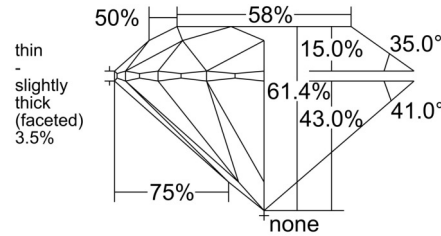

GIA REPORT
6522849129

Verify this report at GIA.edu

FACSIMILE

This is a digital representation of the original GIA Report. This representation might not be accepted in lieu of the original GIA Report in certain circumstances. The original GIA Report includes certain security features which are not reproducible on this facsimile.

GIA NATURAL DIAMOND GRADING REPORT

July 18, 2025
GIA Report Number 6522849129
Shape and Cutting Style ..... Round Brilliant
Measurements ..... 6.49 - 6.53 x 4.00 mm

GRADING RESULTS

Carat Weight ..... 1.04 carat
Color Grade I
Clarity Grade VS1
Cut Grade ..... Excellent

ADDITIONAL GRADING INFORMATION

Polish ..... Excellent
Symmetry ..... Excellent
Fluorescence ..... None

Inscription(s): GIA 6522849129

Comments: Additional clouds are not shown. Surface graining is not shown.

PROPORTIONS

Profile to actual proportions