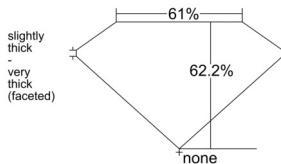

GIA®

FACSIMILE

GIA REPORT 6522861740

Verify this report at GIA.edu

GIA NATURAL DIAMOND DOSSIER®

August 06, 2025
GIA Report Number 6522861740
Shape and Cutting Style ..... Oval Brilliant
Measurements ..... 6.63 x 4.72 x 2.94 mm

GRADING RESULTS

Carat Weight ..... 0.60 carat
Color Grade ..... F
Clarity Grade SI2

ADDITIONAL GRADING INFORMATION

Polish ..... Excellent
Symmetry ..... Very Good
Fluorescence ..... None
Clarity Characteristics..... Cloud, Feather, Crystal
Inscription(s): GIA 6522861740

PROPORTIONS

Profile not to actual proportions

GRADING SCALES

GIA COLOR SCALE		GIA CLARITY SCALE				
COLORLESS	D	VERY SLIGHTLY INCLUDED	FLAWLESS			
	E		INTERNALLY FLAWLESS			
	F		VVS₁			
	NEAR COLORLESS	G	VERY SLIGHTLY INCLUDED	VVS₂		
		H		VS₁		
		FAINT	I	SLIGHTLY INCLUDED	VS₂	
			J		SI₁	
			LIGHT	K	INCLUDED	SI₂
	L	I₁				
	M	I₂				
N	INCLUDED	I₃				
O						
P						
Q						
R						
S						
T						
U						
V						
W						
X						
Y						
Z