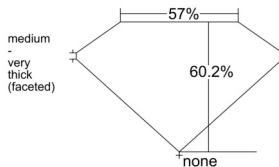

GIA®

FACSIMILE

GIA REPORT 6525289249

Verify this report at GIA.edu

GIA NATURAL DIAMOND DOSSIER®

May 26, 2025
GIA Report Number 6525289249
Shape and Cutting Style ..... Pear Brilliant
Measurements ..... 6.97 x 4.47 x 2.69 mm

GRADING RESULTS

Carat Weight ..... 0.51 carat
Color Grade ..... D
Clarity Grade VS2

ADDITIONAL GRADING INFORMATION

Polish ..... Very Good
Symmetry ..... Very Good
Fluorescence ..... Strong Blue
Clarity Characteristics ..... Crystal
Inscription(s): GIA 6525289249

PROPORTIONS

Profile not to actual proportions

GRADING SCALES

GIA COLOR SCALE		GIA CLARITY SCALE			
COLORLESS	D	VERY VERY SLIGHTLY INCLUDED	FLAWLESS		
	E		INTERNALLY FLAWLESS		
	F	VERY SLIGHTLY INCLUDED	VVS₁		
	G		VVS₂		
	H		VS₁		
	NEAR COLORLESS	I	SLIGHTLY INCLUDED	VS₂	
		J		SI₁	
		FAINT	K	INCLUDED	SI₂
			L		I₁
			M		I₂
VERT LIGHT	N	LIGHT	I₃		
	O				
	P				
	Q				
	R				
	S				
	T