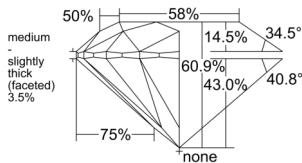

GIA®

FACSIMILE

GIA REPORT 6525494698

Verify this report at GIA.edu

GIA NATURAL DIAMOND DOSSIER®

June 13, 2025
GIA Report Number 6525494698
Shape and Cutting Style ..... Round Brilliant
Measurements ..... 5.19 - 5.22 x 3.17 mm

GRADING RESULTS

Carat Weight ..... 0.52 carat
Color Grade ..... E
Clarity Grade VS2
Cut Grade ..... Excellent

ADDITIONAL GRADING INFORMATION

Polish ..... Excellent
Symmetry ..... Very Good
Fluorescence ..... Faint
Clarity Characteristics ..... Cloud
Inscription(s): GIA 6525494698

PROPORTIONS

Profile to actual proportions

GRADING SCALES

GIA COLOR SCALE	GIA CLARITY SCALE	GIA CUT SCALE	
D	FLAWLESS	EXCELLENT	
E	INTERNALLY FLAWLESS		
F		VVS₁	VERY GOOD
G	VVS₂		
H	VS₁	GOOD	
I	VS₂		
J	SI₁	FAIR	
K	SI₂		
L	I₁	POOR	
M	I₂		
N	I₃		
O			
P			
Q			
R			
S			
T			
U			
V			
W			
X			
Y			
Z