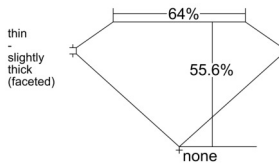

GIA®

FACSIMILE

GIA REPORT 6525700999

Verify this report at GIA.edu

GIA NATURAL DIAMOND DOSSIER®

July 04, 2025
GIA Report Number 6525700999
Shape and Cutting Style ..... Oval Brilliant
Measurements ..... 8.09 x 5.39 x 3.00 mm

GRADING RESULTS

Carat Weight ..... 0.84 carat
Color Grade ..... G
Clarity Grade S11

ADDITIONAL GRADING INFORMATION

Polish ..... Very Good
Symmetry ..... Very Good
Fluorescence ..... None
Clarity Characteristics ..... Crystal, Cloud
Inscription(s): GIA 6525700999

PROPORTIONS

Profile not to actual proportions

GRADING SCALES

GIA COLOR SCALE		GIA CLARITY SCALE			
COLORLESS	D	VERY VERY SLIGHTLY INCLUDED	FLAWLESS		
	E		INTERNALLY FLAWLESS		
	F	VERY SLIGHTLY INCLUDED	VVS₁		
	G		VVS₂		
	H		VS₁		
	NEAR COLORLESS	I	SLIGHTLY INCLUDED	VS₂	
		J		S1₁	
		FAINT	K	INCLUDED	S1₂
			L		I₁
	M		I₂		
VERT LIGHT	N		INCLUDED	I₃	
	O				
	P				
	Q				
LIGHT	R				
	S				
	T				
	U				
	V				
	Z