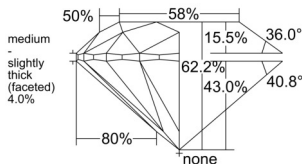

GIA®

FACSIMILE

GIA REPORT 6525911361

Verify this report at GIA.edu

GIA NATURAL DIAMOND DOSSIER®

July 24, 2025
GIA Report Number 6525911361
Shape and Cutting Style ..... Round Brilliant
Measurements ..... 6.14 - 6.18 x 3.83 mm

GRADING RESULTS

Carat Weight ..... 0.90 carat
Color Grade I
Clarity Grade VS2
Cut Grade ..... Excellent

ADDITIONAL GRADING INFORMATION

Polish ..... Excellent
Symmetry ..... Excellent
Fluorescence ..... Faint
Clarity Characteristics..... Crystal, Cloud, Feather
Inscription(s): GIA 6525911361

PROPORTIONS

Profile to actual proportions