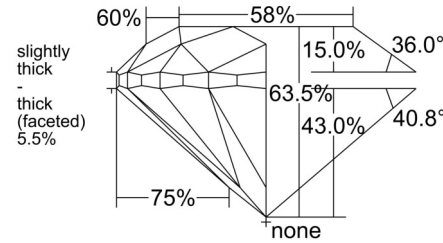

GIA NATURAL DIAMOND GRADING REPORT

August 07, 2025
 GIA Report Number 6531049419
 Shape and Cutting Style Round Brilliant
 Measurements 7.15 - 7.18 x 4.55 mm

GRADING RESULTS

Carat Weight 1.50 carat
 Color Grade I
 Clarity Grade SI1
 Cut Grade Very Good

ADDITIONAL GRADING INFORMATION

Polish Excellent
 Symmetry Very Good
 Fluorescence None

Inscription(s): GIA 6531049419

Comments: Clouds are not shown. Pinpoints are not shown.

PROPORTIONS

Profile to actual proportions

CLARITY CHARACTERISTICS

KEY TO SYMBOLS*

- Feather
- Needle
- Indented Natural

* Red symbols denote internal characteristics (inclusions). Green or black symbols denote external characteristics (blemishes). Diagram is an approximate representation of the diamond, and symbols shown indicate type, position, and approximate size of clarity characteristics. All clarity characteristics may not be shown. Details of finish are not shown.