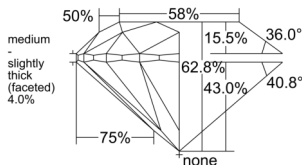

GIA®

FACSIMILE

GIA REPORT 6531108476

Verify this report at GIA.edu

GIA NATURAL DIAMOND DOSSIER®

August 12, 2025
GIA Report Number 6531108476
Shape and Cutting Style ..... Round Brilliant
Measurements ..... 5.90 - 5.94 x 3.72 mm

GRADING RESULTS

Carat Weight ..... 0.81 carat
Color Grade ..... F
Clarity Grade S11
Cut Grade ..... Excellent

ADDITIONAL GRADING INFORMATION

Polish ..... Excellent
Symmetry ..... Excellent
Fluorescence ..... None
Clarity Characteristics..... Crystal, Cloud, Feather
Inscription(s): GIA 6531108476

Scan the QR code to access the Tracr™ provenance data.

GIA.edu

PROPORTIONS

GRADING SCALES

GIA COLOR SCALE

COLOREDNESS	D
	E
	F
	G
	H
	I
	J
NEAR COLORLESS	K
	L
FAIN	M
	N
	O
	P
VERY LIGHT	R
	S
	T
	U
	V
	W
	X
	Y
LIGHT	Z

GIA CLARITY SCALE

FLAWLESS	VERY VERY SLIGHTLY INCLUDED	VVS₁	VVS₂	VS₁	VS₂	S1₁	S1₂	I₁	I₂	I₃	
											INTERNALLY FLAWLESS

GIA CUT SCALE

EXCELLENT
VERY GOOD
GOOD
FAIR
POOR