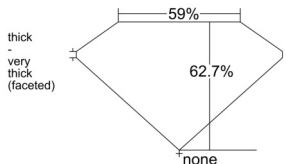

GIA®

FACSIMILE

GIA REPORT 6531657471

Verify this report at GIA.edu

GIA NATURAL DIAMOND DOSSIER®

October 07, 2025
GIA Report Number 6531657471
Shape and Cutting Style ..... Pear Brilliant
Measurements ..... 7.61 x 4.60 x 2.88 mm

GRADING RESULTS

Carat Weight ..... 0.62 carat
Color Grade ..... F
Clarity Grade SI1

ADDITIONAL GRADING INFORMATION

Polish ..... Excellent
Symmetry ..... Very Good
Fluorescence ..... None
Clarity Characteristics..... Cloud, Crystal, Feather
Inscription(s): GIA 6531657471

PROPORTIONS

Profile not to actual proportions

GRADING SCALES

GIA COLOR SCALE		GIA CLARITY SCALE	
COLORLESS	D	VERY VERY SLIGHTLY INCLUDED	FLAWLESS
	E		INTERNALLY FLAWLESS
	F		VVS₁
	G		VVS₂
	H		VS₁
	I		VS₂
	J		SI₁
	K		SI₂
	L		I₁
	M		I₂
NEAR COLORLESS	N	SLIGHTLY INCLUDED	I₃
	O		
	P		
	Q		
FAINT	R		
	S		
	T		
	U		
VERT LIGHT	V		
	W		
	X		
	Y		
LIGHT	Z