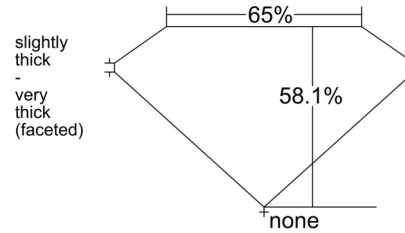

GIA NATURAL DIAMOND GRADING REPORT

August 02, 2025
 GIA Report Number 6532010829
 Shape and Cutting Style Pear Brilliant
 Measurements 8.97 x 5.61 x 3.26 mm

GRADING RESULTS

Carat Weight 1.00 carat
 Color Grade D
 Clarity Grade SI2

PROPORTIONS

Profile not to actual proportions

CLARITY CHARACTERISTICS

KEY TO SYMBOLS*

Twinning Wisp

* Red symbols denote internal characteristics (inclusions). Green or black symbols denote external characteristics (blemishes). Diagram is an approximate representation of the diamond, and symbols shown indicate type, position, and approximate size of clarity characteristics. All clarity characteristics may not be shown. Details of finish are not shown.