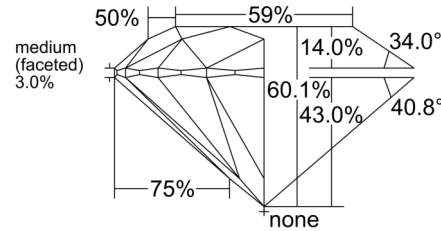

GIA REPORT
6532024421

Verify this report at GIA.edu

FACSIMILE

This is a digital representation of the original GIA Report. This representation might not be accepted in lieu of the original GIA Report in certain circumstances. The original GIA Report includes certain security features which are not reproducible on this facsimile.

GIA NATURAL DIAMOND GRADING REPORT

August 04, 2025
GIA Report Number 6532024421
Shape and Cutting Style ..... Round Brilliant
Measurements ..... 6.50 - 6.52 x 3.91 mm

GRADING RESULTS

Carat Weight ..... 1.00 carat
Color Grade ..... G
Clarity Grade SI1
Cut Grade ..... Excellent

ADDITIONAL GRADING INFORMATION

Polish ..... Excellent
Symmetry ..... Excellent
Fluorescence ..... None

Inscription(s): GIA 6532024421

Comments: Clouds are not shown. Pinpoints are not shown.

PROPORTIONS

Profile to actual proportions