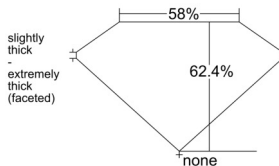

GIA®

FACSIMILE

GIA REPORT 6532024560

Verify this report at GIA.edu

GIA NATURAL DIAMOND DOSSIER®

August 05, 2025
GIA Report Number 6532024560
Shape and Cutting Style ..... Pear Brilliant
Measurements ..... 8.04 x 5.03 x 3.14 mm

GRADING RESULTS

Carat Weight ..... 0.81 carat
Color Grade ..... F
Clarity Grade VS2

ADDITIONAL GRADING INFORMATION

Polish ..... Excellent
Symmetry ..... Very Good
Fluorescence ..... None
Clarity Characteristics..... Crystal, Cloud
Inscription(s): GIA 6532024560

PROPORTIONS

Profile not to actual proportions

GRADING SCALES

GIA COLOR SCALE		GIA CLARITY SCALE			
COLORLESS	D	VERY VERY SLIGHTLY INCLUDED	FLAWLESS		
	E		INTERNALLY FLAWLESS		
	F	VERY SLIGHTLY INCLUDED	VS₁		
	G		VS₂		
	H		VS₁		
	NEAR COLORLESS	I	SLIGHTLY INCLUDED	VS₂	
		J		SI₁	
		FAINT	K	INCLUDED	SI₂
			L		I₁
			M		I₂
VERT LIGHT	N	INCLUDED	I₃		
	O				
	P				
	Q				
	R				
LIGHT	S				
	T				
	U				
	V				
	W				
X					
Y					
Z