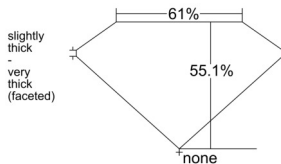

GIA®

FACSIMILE

GIA REPORT 6532149018

Verify this report at GIA.edu

GIA NATURAL DIAMOND DOSSIER®

August 15, 2025
GIA Report Number 6532149018
Shape and Cutting Style ..... Pear Brilliant
Measurements ..... 7.45 x 4.78 x 2.64 mm

GRADING RESULTS

Carat Weight ..... 0.60 carat
Color Grade ..... F
Clarity Grade SI2

ADDITIONAL GRADING INFORMATION

Polish ..... Very Good
Symmetry ..... Very Good
Fluorescence ..... None
Clarity Characteristics ..... Crystal, Cloud
Inscription(s): GIA 6532149018

PROPORTIONS

Profile not to actual proportions

GRADING SCALES

GIA COLOR SCALE		GIA CLARITY SCALE			
COLORLESS	D	VERY VERY SLIGHTLY INCLUDED	FLAWLESS		
	E		INTERNALLY FLAWLESS		
	F	VERY SLIGHTLY INCLUDED	VVS₁		
	G		VVS₂		
	H		VS₁		
	NEAR COLORLESS	I	SLIGHTLY INCLUDED	VS₂	
		J		SI₁	
		FAINT	K	INCLUDED	SI₂
			L		I₁
			M		I₂
VERT LIGHT	N	LIGHT	I₃		
	O				
	P				
	Q				
	R