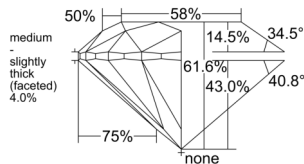

GIA®

FACSIMILE

GIA REPORT 6532233968

Verify this report at GIA.edu

GIA NATURAL DIAMOND DOSSIER®

August 26, 2025
GIA Report Number 6532233968
Shape and Cutting Style ..... Round Brilliant
Measurements ..... 5.33 - 5.36 x 3.29 mm

GRADING RESULTS

Carat Weight ..... 0.58 carat
Color Grade ..... D
Clarity Grade VS1
Cut Grade ..... Excellent

ADDITIONAL GRADING INFORMATION

Polish ..... Excellent
Symmetry ..... Excellent
Fluorescence ..... Medium Blue
Clarity Characteristics..... Crystal, Cloud, Pinpoint
Inscription(s): GIA 6532233968

PROPORTIONS

Profile to actual proportions