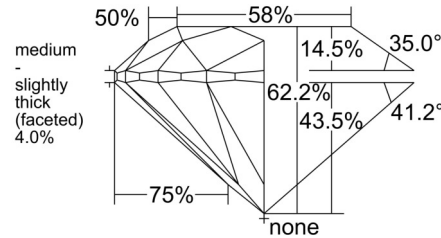

GIA REPORT
6532234724

Verify this report at GIA.edu

FACSIMILE

This is a digital representation of the original GIA Report. This representation might not be accepted in lieu of the original GIA Report in certain circumstances. The original GIA Report includes certain security features which are not reproducible on this facsimile.

GIA NATURAL DIAMOND GRADING REPORT

August 27, 2025
GIA Report Number 6532234724
Shape and Cutting Style ..... Round Brilliant
Measurements ..... 6.37 - 6.40 x 3.97 mm

GRADING RESULTS

Carat Weight ..... 1.00 carat
Color Grade I
Clarity Grade VS1
Cut Grade ..... Excellent

ADDITIONAL GRADING INFORMATION

Polish ..... Excellent
Symmetry ..... Excellent
Fluorescence ..... Faint

Inscription(s): GIA 6532234724

Comments: Clouds are not shown. Additional pinpoints are not shown.

PROPORTIONS

Profile to actual proportions