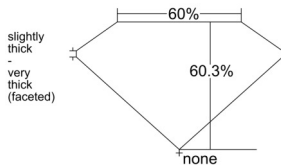

GIA®

FACSIMILE

GIA REPORT 6532428240

Verify this report at GIA.edu

GIA NATURAL DIAMOND DOSSIER®

September 16, 2025
GIA Report Number 6532428240
Shape and Cutting Style ..... Oval Brilliant
Measurements ..... 6.51 x 4.47 x 2.69 mm

GRADING RESULTS

Carat Weight ..... 0.50 carat
Color Grade ..... G
Clarity Grade VS2

ADDITIONAL GRADING INFORMATION

Polish ..... Excellent
Symmetry ..... Very Good
Fluorescence ..... Medium Blue
Clarity Characteristics ..... Feather
Inscription(s): GIA 6532428240

PROPORTIONS

Profile not to actual proportions

GRADING SCALES

GIA COLOR SCALE		GIA CLARITY SCALE			
COLORLESS	D	VERY VERY SLIGHTLY INCLUDED	FLAWLESS		
	E		INTERNALLY FLAWLESS		
	F		VVS₁		
	G		VVS₂		
	NEAR COLORLESS	H	VERY SLIGHTLY INCLUDED	VS₁	
		I		VS₂	
		FAINT	J	SLIGHTLY INCLUDED	S₁
			K		S₂
	L		I₁		
	M		I₂		
N	I₃				
O					
VERT LIGHT	P	INCLUDED			
	Q				
	R				
	S				
	T				
	U				
	V				
LIGHT	W				
	X				
	Y				
	Z