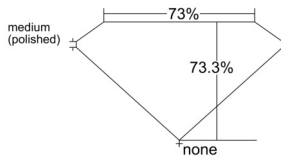

GIA®

FACSIMILE

GIA REPORT 6532442422

Verify this report at GIA.edu

GIA NATURAL DIAMOND DOSSIER®

September 17, 2025
GIA Report Number 6532442422
Shape and Cutting Style ..... Square Modified Brilliant
Measurements ..... 4.38 x 4.36 x 3.20 mm

GRADING RESULTS

Carat Weight ..... 0.51 carat
Color Grade ..... E
Clarity Grade SI2

ADDITIONAL GRADING INFORMATION

Polish ..... Excellent
Symmetry ..... Very Good
Fluorescence ..... None
Clarity Characteristics ..... Crystal
Inscription(s): GIA 6532442422

PROPORTIONS

Profile not to actual proportions

GRADING SCALES

GIA COLOR SCALE		GIA CLARITY SCALE			
COLORLESS	D	VERY VERY SLIGHTLY INCLUDED	FLAWLESS		
	E		INTERNALLY FLAWLESS		
	F	VERY SLIGHTLY INCLUDED	VVS₁		
	G		VVS₂		
	H		VS₁		
	NEAR COLORLESS	I	SLIGHTLY INCLUDED	VS₂	
		J		SI₁	
		FAINT	K	INCLUDED	SI₂
			L		I₁
			M		I₂
VERT LIGHT	N	LIGHT	I₃		
	O				
	P				
	Q				
	R				
	S				
	T