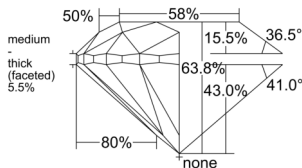

GIA®

FACSIMILE

GIA REPORT 6532583311

Verify this report at GIA.edu

GIA NATURAL DIAMOND DOSSIER®

September 30, 2025
GIA Report Number 6532583311
Shape and Cutting Style ..... Round Brilliant
Measurements ..... 5.54 - 5.59 x 3.55 mm

GRADING RESULTS

Carat Weight ..... 0.70 carat
Color Grade ..... E
Clarity Grade S11
Cut Grade ..... Very Good

ADDITIONAL GRADING INFORMATION

Polish ..... Excellent
Symmetry ..... Very Good
Fluorescence ..... Faint
Clarity Characteristics..... Cloud, Feather, Crystal, Cavity
Inscription(s): GIA 6532583311

PROPORTIONS

Profile to actual proportions