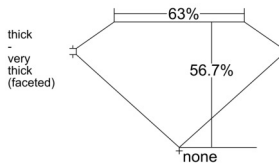

GIA®

FACSIMILE

GIA REPORT 6532708476

Verify this report at GIA.edu

GIA NATURAL DIAMOND DOSSIER®

October 13, 2025
GIA Report Number 6532708476
Shape and Cutting Style ..... Oval Brilliant
Measurements ..... 6.68 x 4.60 x 2.61 mm

GRADING RESULTS

Carat Weight ..... 0.52 carat
Color Grade ..... G
Clarity Grade VS1

ADDITIONAL GRADING INFORMATION

Polish ..... Excellent
Symmetry ..... Very Good
Fluorescence ..... None
Clarity Characteristics..... Feather, Needle, Pinpoint, Indented
Natural

Inscription(s): GIA 6532708476

PROPORTIONS

Profile not to actual proportions

GRADING SCALES

GIA COLOR SCALE		GIA CLARITY SCALE			
COLORLESS	D	VERY VERY SLIGHTLY INCLUDED	FLAWLESS		
	E		INTERNALLY FLAWLESS		
	F	VERY SLIGHTLY INCLUDED	VVS₁		
	G		VVS₂		
	H		VS₁		
	NEAR COLORLESS	I	SLIGHTLY INCLUDED	VS₂	
		J		SI₁	
		FAINT	K	INCLUDED	SI₂
			L		I₁
			M		I₂
VERY LIGHT	N	LIGHT	I₃		
	O				
	P				
	Q				
	R