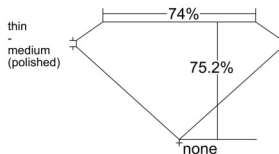

GIA®

FACSIMILE

GIA REPORT 6532736848

Verify this report at GIA.edu

GIA NATURAL DIAMOND DOSSIER®

October 15, 2025
GIA Report Number 6532736848
Shape and Cutting Style ..... Square Modified Brilliant
Measurements ..... 4.99 x 4.98 x 3.74 mm

GRADING RESULTS

Carat Weight ..... 0.78 carat
Color Grade ..... G
Clarity Grade SI2

ADDITIONAL GRADING INFORMATION

Polish ..... Excellent
Symmetry ..... Very Good
Fluorescence ..... None
Clarity Characteristics..... Cloud, Crystal, Feather
Inscription(s): GIA 6532736848

Scan the QR code to access the Tracr™ provenance data.

GIA.edu

PROPORTIONS

Profile not to actual proportions