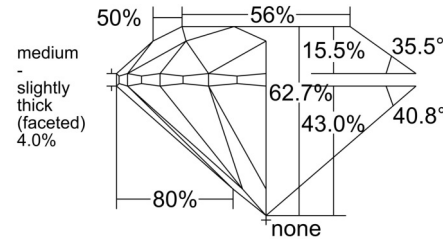

GIA NATURAL DIAMOND GRADING REPORT

November 13, 2025

GIA Report Number ..... 6532997427

Shape and Cutting Style ..... Round Brilliant

Measurements ..... 7.60 - 7.63 x 4.77 mm

GRADING RESULTS

Carat Weight ..... 1.71 carat

**Comments:** Clouds are not shown. Pinpoints are not shown.

PROPORTIONS

Profile to actual proportions

CLARITY CHARACTERISTICS

KEY TO SYMBOLS\*

- Feather
- Crystal
- Needle

\* Red symbols denote internal characteristics (inclusions). Green or black symbols denote external characteristics (blemishes). Diagram is an approximate representation of the diamond, and symbols shown indicate type, position, and approximate size of clarity characteristics. All clarity characteristics may not be shown. Details of finish are not shown.