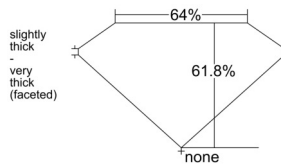

GIA®

FACSIMILE

GIA REPORT 6535314039

Verify this report at GIA.edu

GIA NATURAL DIAMOND DOSSIER®

September 04, 2025
GIA Report Number 6535314039
Shape and Cutting Style ..... Oval Brilliant
Measurements ..... 7.60 x 5.42 x 3.35 mm

GRADING RESULTS

Carat Weight ..... 0.91 carat
Color Grade ..... E
Clarity Grade VS1

ADDITIONAL GRADING INFORMATION

Polish ..... Excellent
Symmetry ..... Very Good
Fluorescence ..... None
Clarity Characteristics ..... Feather, Cloud
Inscription(s): GIA 6535314039

Scan the QR code to access the Tracr™ provenance data.

GIA.edu

PROPORTIONS

Profile not to actual proportions