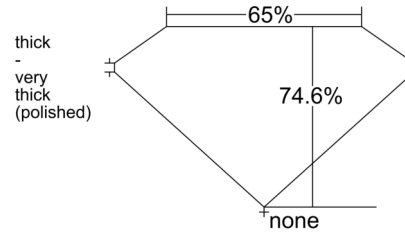

GIA NATURAL DIAMOND GRADING REPORT

September 17, 2025

GIA Report Number 6535440285

Shape and Cutting Style Square Modified Brilliant

Measurements 5.55 x 5.49 x 4.10 mm

GRADING RESULTS

Carat Weight 1.12 carat

PROPORTIONS

Profile not to actual proportions

CLARITY CHARACTERISTICS

KEY TO SYMBOLS*

-  Cloud
-  Needle

* Red symbols denote internal characteristics (inclusions). Green or black symbols denote external characteristics (blemishes). Diagram is an approximate representation of the diamond, and symbols shown indicate type, position, and approximate size of clarity characteristics. All clarity characteristics may not be shown. Details of finish are not shown.