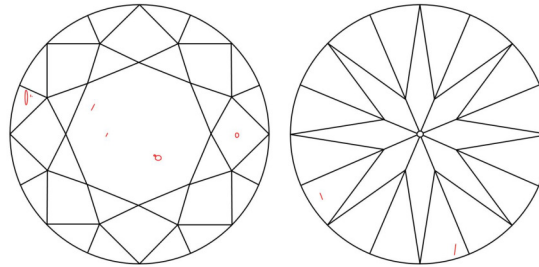

GIA NATURAL DIAMOND GRADING REPORT

September 23, 2025
 GIA Report Number 6535519704
 Shape and Cutting Style Round Brilliant
 Measurements 8.44 - 8.46 x 5.14 mm

GRADING RESULTS

Carat Weight 2.23 carat
 Color Grade H
 Clarity Grade SI1
 Cut Grade Excellent

GIA.edu

PROPORTIONS

Profile to actual proportions

CLARITY CHARACTERISTICS

KEY TO SYMBOLS*

- Crystal
- ~ Feather
- \\ Needle

* Red symbols denote internal characteristics (inclusions). Green or black symbols denote external characteristics (blemishes). Diagram is an approximate representation of the diamond, and symbols shown indicate type, position, and approximate size of clarity characteristics. All clarity characteristics may not be shown. Details of finish are not shown.