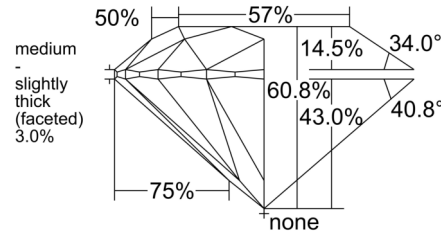

GIA NATURAL DIAMOND GRADING REPORT

September 23, 2025
 GIA Report Number 6535519704
 Shape and Cutting Style Round Brilliant
 Measurements 8.44 - 8.46 x 5.14 mm

GRADING RESULTS

Carat Weight 2.23 carat
 Color Grade H
 Clarity Grade SI1
 Cut Grade Excellent

GIA.edu

PROPORTIONS

Profile to actual proportions

CLARITY CHARACTERISTICS

KEY TO SYMBOLS*

- Crystal
- ~ Feather
- \\ Needle

* Red symbols denote internal characteristics (inclusions). Green or black symbols denote external characteristics (blemishes). Diagram is an approximate representation of the diamond, and symbols shown indicate type, position, and approximate size of clarity characteristics. All clarity characteristics may not be shown. Details of finish are not shown.