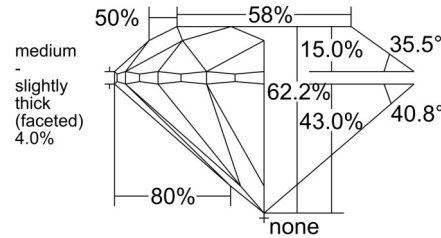

GIA NATURAL DIAMOND GRADING REPORT

December 02, 2025

GIA Report Number 6541148863

Shape and Cutting Style Round Brilliant

Measurements 9.65 - 9.70 x 6.01 mm

GRADING RESULTS

Carat Weight 3.50 carat

Color Grade H

Clarity Grade SI1

Cut Grade Excellent

ADDITIONAL GRADING INFORMATION

Polish Excellent

Symmetry Excellent

Fluorescence None

Inscription(s): GIA 6541148863

Comments: Additional clouds are not shown. Pinpoints are not shown.

PROPORTIONS

Profile to actual proportions

CLARITY CHARACTERISTICS

KEY TO SYMBOLS*

- Cloud
- Crystal
- Feather
- Needle
- Indented Natural

* Red symbols denote internal characteristics (inclusions). Green or black symbols denote external characteristics (blemishes). Diagram is an approximate representation of the diamond, and symbols shown indicate type, position, and approximate size of clarity characteristics. All clarity characteristics may not be shown. Details of finish are not shown.