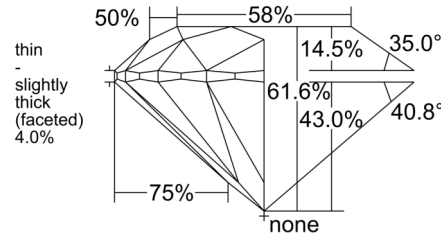

GIA NATURAL DIAMOND GRADING REPORT

January 12, 2026
 GIA Report Number 6541417665
 Shape and Cutting Style Round Brilliant
 Measurements 8.24 - 8.27 x 5.08 mm

GRADING RESULTS

Carat Weight 2.14 carat
 Color Grade I
 Clarity Grade VVS2
 Cut Grade Excellent

Scan the QR code to access the Tracr™ provenance data.

PROPORTIONS

Profile to actual proportions

CLARITY CHARACTERISTICS

KEY TO SYMBOLS*

-  Cloud
-  Pinpoint
-  Feather

* Red symbols denote internal characteristics (inclusions). Green or black symbols denote external characteristics (blemishes). Diagram is an approximate representation of the diamond, and symbols shown indicate type, position, and approximate size of clarity characteristics. All clarity characteristics may not be shown. Details of finish are not shown.