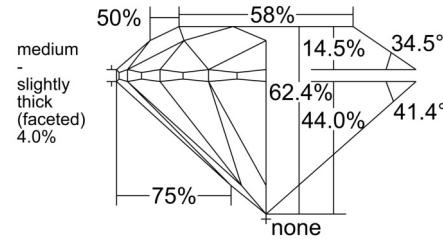

GIA NATURAL DIAMOND GRADING REPORT

February 18, 2026

GIA Report Number 6542669585

Shape and Cutting Style Round Brilliant

Measurements 8.51 - 8.53 x 5.32 mm

GRADING RESULTS

Carat Weight 2.38 carat

Color Grade H

PROPORTIONS

Profile to actual proportions

CLARITY CHARACTERISTICS

KEY TO SYMBOLS*

- Crystal
- ~ Feather
- Pinpoint

* Red symbols denote internal characteristics (inclusions). Green or black symbols denote external characteristics (blemishes). Diagram is an approximate representation of the diamond, and symbols shown indicate type, position, and approximate size of clarity characteristics. All clarity characteristics may not be shown. Details of finish are not shown.