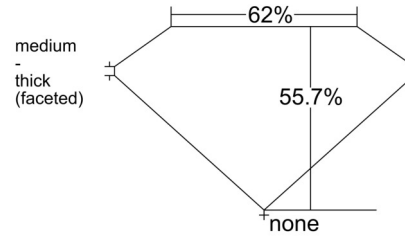

PROPORTIONS

Profile not to actual proportions