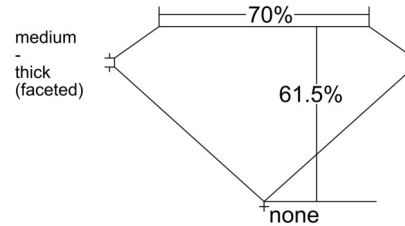

GIA NATURAL DIAMOND GRADING REPORT

March 11, 2026
GIA Report Number 6542789067
Shape and Cutting Style Cushion Modified Brilliant
Measurements 7.60 x 5.78 x 3.55 mm

GRADING RESULTS

Carat Weight 1.22 carat
Color Grade G
Clarity Grade SI1

ADDITIONAL GRADING INFORMATION

Polish Excellent
Symmetry Very Good
Fluorescence None
Inscription(s): GIA 6542789067

Comments: Clouds are not shown. Pinpoints are not shown.

PROPORTIONS

Profile not to actual proportions

CLARITY CHARACTERISTICS

KEY TO SYMBOLS*

- Crystal
- ~ Feather
- ∖ Needle
- ∩ Indented Natural

* Red symbols denote internal characteristics (inclusions). Green or black symbols denote external characteristics (blemishes). Diagram is an approximate representation of the diamond, and symbols shown indicate type, position, and approximate size of clarity characteristics. All clarity characteristics may not be shown. Details of finish are not shown.