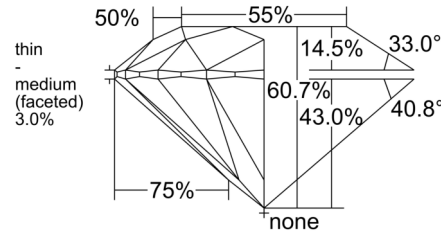

GIA NATURAL DIAMOND GRADING REPORT

March 25, 2026
GIA Report Number 6542894594
Shape and Cutting Style Round Brilliant
Measurements 6.49 - 6.53 x 3.95 mm

GRADING RESULTS

Carat Weight 1.00 carat
Color Grade D
Clarity Grade SI2
Cut Grade Excellent

Scan the QR code to access the Tracr™ provenance data.

GIA.edu

PROPORTIONS

Profile to actual proportions

CLARITY CHARACTERISTICS

KEY TO SYMBOLS*

- Twinning Wisp
- Crystal
- Feather
- Needle

* Red symbols denote internal characteristics (inclusions). Green or black symbols denote external characteristics (blemishes). Diagram is an approximate representation of the diamond, and symbols shown indicate type, position, and approximate size of clarity characteristics. All clarity characteristics may not be shown. Details of finish are not shown.