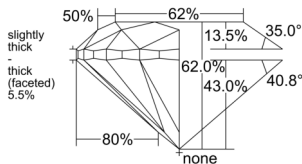

GIA®

FACSIMILE

GIA REPORT 6545229126

Verify this report at GIA.edu

GIA NATURAL DIAMOND DOSSIER®

December 15, 2025
GIA Report Number 6545229126
Shape and Cutting Style ..... Round Brilliant
Measurements ..... 5.59 - 5.65 x 3.48 mm

GRADING RESULTS

Carat Weight ..... 0.70 carat
Color Grade ..... E
Clarity Grade S11
Cut Grade ..... Very Good

ADDITIONAL GRADING INFORMATION

Polish ..... Excellent
Symmetry ..... Very Good
Fluorescence ..... None
Clarity Characteristics ..... Crystal, Feather, Cloud
Inscription(s): GIA 6545229126

PROPORTIONS

Profile to actual proportions