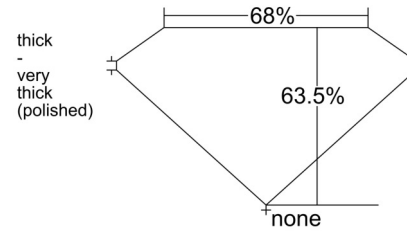

GIA NATURAL DIAMOND GRADING REPORT

December 15, 2025

GIA Report Number 6545239604

 Shape and Cutting Style Cut-Cornered Rectangular
 Modified Brilliant

Measurements 6.58 x 5.19 x 3.30 mm

GRADING RESULTS

Carat Weight 1.01 carat

PROPORTIONS

Profile not to actual proportions

CLARITY CHARACTERISTICS

KEY TO SYMBOLS*

-  Feather
-  Cloud
-  Needle

* Red symbols denote internal characteristics (inclusions). Green or black symbols denote external characteristics (blemishes). Diagram is an approximate representation of the diamond, and symbols shown indicate type, position, and approximate size of clarity characteristics. All clarity characteristics may not be shown. Details of finish are not shown.