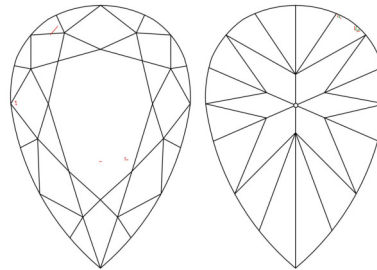

GIA NATURAL DIAMOND GRADING REPORT

January 14, 2026
 GIA Report Number 6545445282
 Shape and Cutting Style Pear Brilliant
 Measurements 8.76 x 5.61 x 3.56 mm

GRADING RESULTS

Carat Weight 1.04 carat
 Color Grade H
 Clarity Grade VS2

ADDITIONAL GRADING INFORMATION

Polish Very Good
 Symmetry Very Good
 Fluorescence None
 Inscription(s): GIA 6545445282

Comments: Additional pinpoints, clouds and surface graining are not shown.

Scan the QR code to access the Tracr™ provenance data.

PROPORTIONS

Profile not to actual proportions

CLARITY CHARACTERISTICS

KEY TO SYMBOLS*

-  Feather
-  Needle
-  Pinpoint
-  Indented Natural

* Red symbols denote internal characteristics (inclusions). Green or black symbols denote external characteristics (blemishes). Diagram is an approximate representation of the diamond, and symbols shown indicate type, position, and approximate size of clarity characteristics. All clarity characteristics may not be shown. Details of finish are not shown.