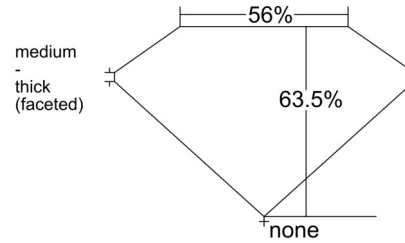

GIA NATURAL DIAMOND GRADING REPORT

January 14, 2026
 GIA Report Number 6545445282
 Shape and Cutting Style Pear Brilliant
 Measurements 8.76 x 5.61 x 3.56 mm

GRADING RESULTS

Carat Weight 1.04 carat
 Color Grade H
 Clarity Grade VS2

PROPORTIONS

Profile not to actual proportions

CLARITY CHARACTERISTICS

KEY TO SYMBOLS*

-  Feather
-  Needle
-  Pinpoint
-  Indented Natural

* Red symbols denote internal characteristics (inclusions). Green or black symbols denote external characteristics (blemishes). Diagram is an approximate representation of the diamond, and symbols shown indicate type, position, and approximate size of clarity characteristics. All clarity characteristics may not be shown. Details of finish are not shown.