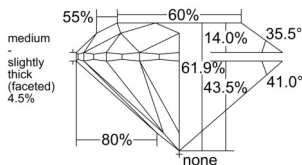

GIA®

FACSIMILE

GIA REPORT 6545613328

Verify this report at GIA.edu

GIA NATURAL DIAMOND DOSSIER®

February 13, 2026
GIA Report Number 6545613328
Shape and Cutting Style ..... Round Brilliant
Measurements ..... 5.30 - 5.33 x 3.29 mm

GRADING RESULTS

Carat Weight ..... 0.58 carat
Color Grade ..... J
Clarity Grade VS1
Cut Grade ..... Very Good

ADDITIONAL GRADING INFORMATION

Polish ..... Excellent
Symmetry ..... Excellent
Fluorescence ..... Strong Blue
Clarity Characteristics..... Crystal, Cloud, Pinpoint, Needle
Inscription(s): GIA 6545613328

PROPORTIONS

Profile to actual proportions