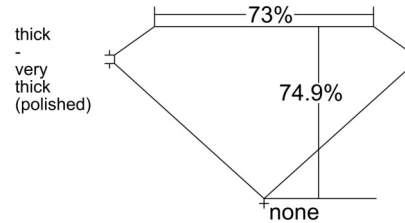

GIA NATURAL DIAMOND GRADING REPORT

March 09, 2026
GIA Report Number 6545755754
Shape and Cutting Style Square Modified Brilliant
Measurements 6.41 x 6.33 x 4.74 mm

GRADING RESULTS

Carat Weight 1.70 carat
Color Grade H
Clarity Grade SI2

ADDITIONAL GRADING INFORMATION

Polish Excellent
Symmetry Excellent
Fluorescence None
Inscription(s): GIA 6545755754

Comments: Additional clouds are not shown. Pinpoints are not shown.

PROPORTIONS

Profile not to actual proportions

CLARITY CHARACTERISTICS

KEY TO SYMBOLS*

- Crystal
- ⊗ Cloud
- ~ Feather
- ∖ Needle

* Red symbols denote internal characteristics (inclusions). Green or black symbols denote external characteristics (blemishes). Diagram is an approximate representation of the diamond, and symbols shown indicate type, position, and approximate size of clarity characteristics. All clarity characteristics may not be shown. Details of finish are not shown.