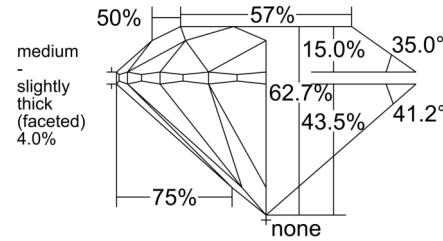

GIA NATURAL DIAMOND GRADING REPORT

March 25, 2026

GIA Report Number 6545882698

Shape and Cutting Style Round Brilliant

Measurements 6.35 - 6.40 x 4.00 mm

GRADING RESULTS

Carat Weight 1.00 carat

Color Grade H

Clarity Grade SI1

Cut Grade Excellent

ADDITIONAL GRADING INFORMATION

Polish Excellent

Symmetry Excellent

Fluorescence None

Inscription(s): GIA 6545882698

Comments: Additional twinning wisps, clouds, pinpoints and surface graining are not shown.

PROPORTIONS

Profile to actual proportions

CLARITY CHARACTERISTICS

KEY TO SYMBOLS*

- Twinning Wisp
- Crystal
- Needle

* Red symbols denote internal characteristics (inclusions). Green or black symbols denote external characteristics (blemishes). Diagram is an approximate representation of the diamond, and symbols shown indicate type, position, and approximate size of clarity characteristics. All clarity characteristics may not be shown. Details of finish are not shown.