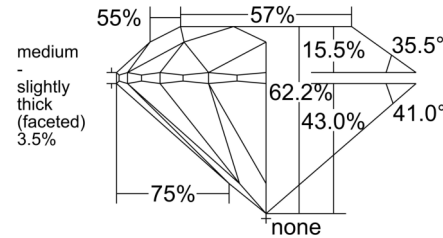

GIA NATURAL DIAMOND GRADING REPORT

March 31, 2026

GIA Report Number 6545926631

Shape and Cutting Style Round Brilliant

Measurements 8.86 - 8.88 x 5.51 mm

GRADING RESULTS

Carat Weight 2.68 carat

Color Grade H

Clarity Grade SI1

Cut Grade Excellent

ADDITIONAL GRADING INFORMATION

Polish Excellent

Symmetry Excellent

Fluorescence Strong Blue

Inscription(s): GIA 6545926631

Comments: Additional twinning wisps, clouds, pinpoints and surface graining are not shown.

PROPORTIONS

Profile to actual proportions

CLARITY CHARACTERISTICS

KEY TO SYMBOLS*

 Twinning Wisp

 Crystal

 Indented Natural

* Red symbols denote internal characteristics (inclusions). Green or black symbols denote external characteristics (blemishes). Diagram is an approximate representation of the diamond, and symbols shown indicate type, position, and approximate size of clarity characteristics. All clarity characteristics may not be shown. Details of finish are not shown.