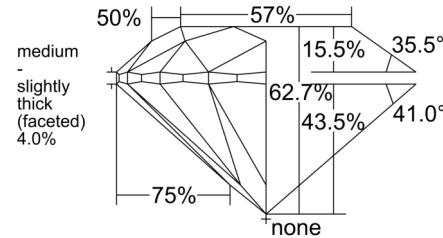

GIA NATURAL DIAMOND GRADING REPORT

April 20, 2026
GIA Report Number 6551079818
Shape and Cutting Style ..... Round Brilliant
Measurements ..... 7.59 - 7.63 x 4.77 mm

GRADING RESULTS

Carat Weight ..... 1.71 carat
Color Grade ..... G
Clarity Grade VS1
Cut Grade ..... Very Good

ADDITIONAL GRADING INFORMATION

Polish ..... Excellent
Symmetry ..... Excellent
Fluorescence ..... Faint
Inscription(s): GIA 6551079818
Comments: Additional pinpoints are not shown.

PROPORTIONS