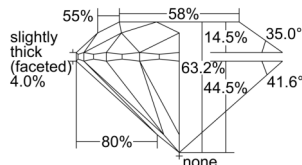

GIA®

FACSIMILE

GIA REPORT 7136879609

Verify this report at GIA.edu

GIA NATURAL DIAMOND DOSSIER®

September 24, 2024
GIA Report Number 7136879609
Shape and Cutting Style ..... Round Brilliant
Measurements ..... 4.68 - 4.70 x 2.97 mm

GRADING RESULTS

Carat Weight ..... 0.40 carat
Color Grade ..... G
Clarity Grade S11
Cut Grade ..... Excellent

ADDITIONAL GRADING INFORMATION

Polish ..... Excellent
Symmetry ..... Excellent
Fluorescence ..... None
Clarity Characteristics..... Cloud, Crystal, Needle, Feather
Inscription(s): GIA 7136879609

PROPORTIONS

Profile to actual proportions

GRADING SCALES

GIA COLOR SCALE	GIA CLARITY SCALE	GIA CUT SCALE	
D	FLAWLESS	EXCELLENT	
E	INTERNALLY FLAWLESS		
F		VVS₁	VERY GOOD
G	VVS₂		
H	VS₁	GOOD	
I	VS₂		
J	S1₁	FAIR	
K	S1₂		
L	I₁	POOR	
M	I₂		
N	I₃		
O			
P			
Q			
R			
S			
T			
U			
V			
W			
X			
Y			
Z