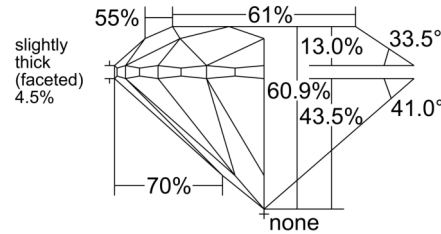

GIA REPORT
7151538095

Verify this report at GIA.edu

FACSIMILE

This is a digital representation of the original GIA Report. This representation might not be accepted in lieu of the original GIA Report in certain circumstances. The original GIA Report includes certain security features which are not reproducible on this facsimile.

GIA NATURAL DIAMOND GRADING REPORT

December 08, 2025
GIA Report Number 7151538095
Shape and Cutting Style ..... Round Brilliant
Measurements ..... 6.40 - 6.43 x 3.91 mm

GRADING RESULTS

Carat Weight ..... 1.00 carat
Color Grade ..... H
Clarity Grade VS2
Cut Grade ..... Excellent

ADDITIONAL GRADING INFORMATION

Polish ..... Excellent
Symmetry ..... Excellent
Fluorescence ..... Medium Blue

Inscription(s): GIA 7151538095

Comments: Clouds are not shown. Pinpoints are not shown.

PROPORTIONS

Profile to actual proportions