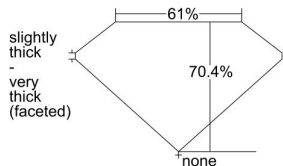

GIA®

FACSIMILE

GIA REPORT 7202808115

Verify this report at GIA.edu

GIA NATURAL DIAMOND DOSSIER®

March 05, 2024
GIA Report Number 7202808115
Shape and Cutting Style ..... Cushion Modified Brilliant
Measurements ..... 5.67 x 5.16 x 3.63 mm

GRADING RESULTS

Carat Weight ..... 0.90 carat
Color Grade I
Clarity Grade VS1

ADDITIONAL GRADING INFORMATION

Polish ..... Excellent
Symmetry ..... Excellent
Fluorescence ..... Medium Blue
Clarity Characteristics ..... Crystal, Cloud
Inscription(s): GIA 7202808115

PROPORTIONS

Profile not to actual proportions

GRADING SCALES

GIA COLOR SCALE		GIA CLARITY SCALE		
NEAR COLORLESS	D	VERY VERY SLIGHTLY INCLUDED	FLAWLESS	
	E		INTERNALLY FLAWLESS	
	F	VERY SLIGHTLY INCLUDED	VVS₁	
	G		VVS₂	
	H		VS₁	
	FAINT	I	SLIGHTLY INCLUDED	VS₂
		J		SI₁
		K	INCLUDED	SI₂
		L		I₁
		M		I₂
LIGHT		N		I₃
		O		
		P		
	Q			
	R			
	S			
	T			
	U			
	V			
	W			
	X			
	Y			
	Z