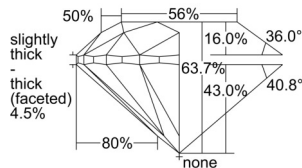

GIA®

FACSIMILE

GIA REPORT 7206377619

Verify this report at GIA.edu

GIA NATURAL DIAMOND DOSSIER®

November 15, 2024
GIA Report Number 7206377619
Shape and Cutting Style ..... Round Brilliant
Measurements ..... 4.63 - 4.68 x 2.97 mm

GRADING RESULTS

Carat Weight ..... 0.40 carat
Color Grade ..... D
Clarity Grade S11
Cut Grade ..... Very Good

ADDITIONAL GRADING INFORMATION

Polish ..... Very Good
Symmetry ..... Very Good
Fluorescence ..... None
Clarity Characteristics..... Cloud, Feather
Inscription(s): GIA 7206377619

PROPORTIONS

Profile to actual proportions

GRADING SCALES

GIA COLOR SCALE	GIA CLARITY SCALE	GIA CUT SCALE	
D	FLAWLESS	EXCELLENT	
E	INTERNALLY FLAWLESS		
F		VVS₁	VERY GOOD
G	VVS₂		
H	VS₁	GOOD	
I	VS₂		
J	S1₁	FAIR	
K	S1₂		
L	I₁	POOR	
M	I₂		
N	I₃		
O			
P			
Q			
R			
S			
T			
U			
V			
W			
X			
Y			
Z