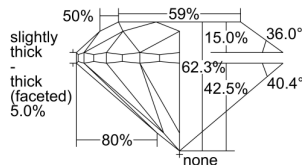

GIA®

FACSIMILE

GIA REPORT 7226417371

Verify this report at gia.edu

GIA DIAMOND DOSSIER®

April 19, 2016
GIA Report Number 7226417371
Shape and Cutting Style ..... Round Brilliant
Measurements ..... 4.65 - 4.68 x 2.90 mm

GRADING RESULTS

Carat Weight ..... 0.40 carat
Color Grade ..... K
Clarity Grade S11
Cut Grade ..... Very Good

ADDITIONAL GRADING INFORMATION

Polish ..... Excellent
Symmetry ..... Excellent
Fluorescence ..... None
Clarity Characteristics ..... Feather
Inscription(s): GIA 7226417371

PROPORTIONS

Profile to actual proportions