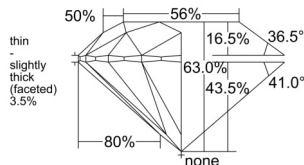

GIA®

FACSIMILE

GIA REPORT

7241143922

Verify this report at GIA.edu

GIA NATURAL DIAMOND DOSSIER®

May 28, 2025

GIA Report Number 7241143922

Shape and Cutting Style ..... Round Brilliant

Measurements ..... 5.37 - 5.39 x 3.39 mm

GRADING RESULTS

Carat Weight ..... 0.60 carat

Color Grade I

Clarity Grade VS1

Cut Grade ..... Excellent

ADDITIONAL GRADING INFORMATION

Polish ..... Excellent

Symmetry ..... Excellent

Fluorescence ..... Strong Blue

Clarity Characteristics ..... Cloud, Cavity, Pinpoint

Inscription(s): GIA 7241143922

PROPORTIONS

Profile to actual proportions

GRADING SCALES

GIA COLOR SCALE

COLORLESS	D
	E
	F
	G
	H
	I
NEAR COLORLESS	J
	K
	L
FAIN	M
	N
	O
	P
VERY LIGHT	Q
	R
	S
	T
	U
	V
	W
	X
	Y
LIGHT	Z

GIA CLARITY SCALE

FLAWLESS	VERY VERY SLIGHTLY INCLUDED	VS₁	VS₂	VS₁	VS₂	SL₁	SL₂	I₁	I₂	I₃					
											FLAWLESS	INTERNALLY FLAWLESS	VERY SLIGHTLY INCLUDED	SLIGHTLY INCLUDED	INCLUDED

GIA CUT SCALE

EXCELLENT
VERY GOOD
GOOD
FAIR
POOR