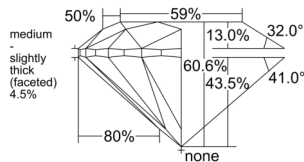

GIA®

FACSIMILE

GIA REPORT 7243868660

Verify this report at GIA.edu

GIA NATURAL DIAMOND DOSSIER®

May 28, 2025
GIA Report Number 7243868660
Shape and Cutting Style ..... Round Brilliant
Measurements ..... 5.95 - 6.01 x 3.62 mm

GRADING RESULTS

Carat Weight ..... 0.80 carat
Color Grade ..... G
Clarity Grade S11
Cut Grade ..... Excellent

ADDITIONAL GRADING INFORMATION

Polish ..... Excellent
Symmetry ..... Excellent
Fluorescence ..... Faint
Clarity Characteristics ..... Crystal, Cloud
Inscription(s): GIA 7243868660

PROPORTIONS

Profile to actual proportions

GRADING SCALES

GIA COLOR SCALE

COLORLESS	D
	E
	F
	G
	H
	I
	J
NEAR COLORLESS	K
	L
FAIN	M
	N
	O
	P
VERY LIGHT	Q
	R
	S
	T
	U
	V
	W
	X
	Y
LIGHT	Z

GIA CLARITY SCALE

	FLAWLESS
	INTERNALLY FLAWLESS
VERY VERY SLIGHTLY INCLUDED	VVS₁
	VVS₂
VERY SLIGHTLY INCLUDED	VS₁
	VS₂
SLIGHTLY INCLUDED	S1₁
	S1₂
INCLUDED	I₁
	I₂
	I₃

GIA CUT SCALE

	EXCELLENT
	VERY GOOD
	GOOD
	FAIR
	POOR