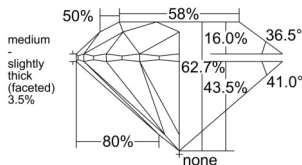

GIA®

FACSIMILE

GIA REPORT 7276252372

Verify this report at GIA.edu

GIA NATURAL DIAMOND DOSSIER®

November 24, 2025
GIA Report Number 7276252372
Shape and Cutting Style ..... Round Brilliant
Measurements ..... 6.12 - 6.16 x 3.85 mm

GRADING RESULTS

Carat Weight ..... 0.90 carat
Color Grade ..... H
Clarity Grade S11
Cut Grade ..... Excellent

ADDITIONAL GRADING INFORMATION

Polish ..... Excellent
Symmetry ..... Excellent
Fluorescence ..... None
Clarity Characteristics ..... Feather, Cloud
Inspection(s): GIA 7276252372

PROPORTIONS

GRADING SCALES

GIA COLOR SCALE

COLORESS	D
	E
	F
	G
	H
	I
	J
NEAR COLORESS	K
	L
FANIT	M
	N
	O
	P
VERY LIGHT	Q
	R
	S
	T
	U
	V
	W
	X
	Y
LIGHT	Z

GIA CLARITY SCALE

FLAWLESS	VERY VERY SLIGHTLY INCLUDED	VS₁	VS₂	S1₁	S1₂	I₁	I₂	I₃	
									VERY SLIGHTLY INCLUDED
INTERNALLY FLAWLESS									

GIA CUT SCALE

EXCELLENT
VERY GOOD
GOOD
FAIR
POOR