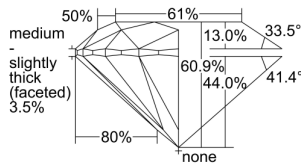

GIA®

FACSIMILE

GIA REPORT 7288637864

Verify this report at GIA.edu

GIA NATURAL DIAMOND DOSSIER®

April 05, 2018
GIA Report Number 7288637864
Shape and Cutting Style ..... Round Brilliant
Measurements ..... 4.77 - 4.79 x 2.91 mm

GRADING RESULTS

Carat Weight ..... 0.41 carat
Color Grade L
Clarity Grade VS1
Cut Grade ..... Excellent

ADDITIONAL GRADING INFORMATION

Polish ..... Excellent
Symmetry ..... Excellent
Fluorescence ..... None
Clarity Characteristics ..... Feather
Inscription(s): GIA 7288637864

PROPORTIONS

Profile to actual proportions

GRADING SCALES

GIA COLOR SCALE	GIA CLARITY SCALE	GIA CUT SCALE	
D	FLAWLESS	EXCELLENT	
E	INTERNALLY FLAWLESS		
F		VVS₁	VERY GOOD
G	VVS₂		
H	VS₁	GOOD	
I	VS₂		
J	SI₁	FAIR	
K	SI₂		
L	I₁	POOR	
M	I₂		
N	I₃		
O			
P			
Q			
R			
S			
T			
U			
V			
W			
X			
Y			
Z