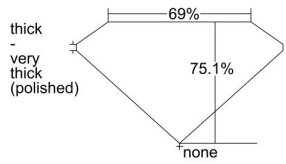

GIA®

FACSIMILE

GIA REPORT

7316597091

Verify this report at gia.edu

GIA NATURAL DIAMOND DOSSIER®

May 20, 2024
GIA Report Number 7316597091
Shape and Cutting Style ..... Square Modified Brilliant
Measurements ..... 4.28 x 4.19 x 3.15 mm

GRADING RESULTS

Carat Weight ..... 0.50 carat
Color Grade ..... J
Clarity Grade VS1

ADDITIONAL GRADING INFORMATION

Polish ..... Excellent
Symmetry ..... Excellent
Fluorescence ..... None
Clarity Characteristics ..... Etch Channel
Inscription(s): GIA 7316597091

PROPORTIONS

Profile not to actual proportions

GRADING SCALES

GIA COLOR SCALE		GIA CLARITY SCALE			
COLORLESS	D	VERY VERY SLIGHTLY INCLUDED	FLAWLESS		
	E		INTERNALLY FLAWLESS		
	F	VERY SLIGHTLY INCLUDED	VVS₁		
	G		VVS₂		
	H		VS₁		
	NEAR COLORLESS	I	SLIGHTLY INCLUDED	VS₂	
		J		SI₁	
		FAINT	K	INCLUDED	SI₂
			L		I₁
			M		I₂
VERT LIGHT	N	LIGHT	I₃		
	O				
	P				
	Q				
	R