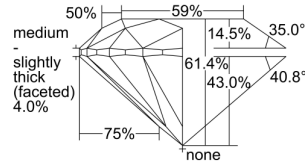

GIA®

FACSIMILE

GIA REPORT 7351244205

Verify this report at GIA.edu

GIA NATURAL DIAMOND DOSSIER®

March 17, 2020
GIA Report Number 7351244205
Shape and Cutting Style ..... Round Brilliant
Measurements ..... 5.95 - 5.99 x 3.66 mm

GRADING RESULTS

Carat Weight ..... 0.81 carat
Color Grade ..... S to T Range
Clarity Grade S11
Cut Grade ..... Excellent

ADDITIONAL GRADING INFORMATION

Polish ..... Excellent
Symmetry ..... Excellent
Fluorescence ..... Medium Blue
Clarity Characteristics ..... Crystal, Cloud
Inscription(s): GIA 7351244205

PROPORTIONS

Profile to actual proportions

GRADING SCALES

GIA COLOR SCALE	GIA CLARITY SCALE	GIA CUT SCALE	
D	FLAWLESS	EXCELLENT	
E	INTERNALLY FLAWLESS		
F		VVS₁	VERY GOOD
G	VVS₂		
H	VS₁	GOOD	
I	VS₂		
J	S1₁	FAIR	
K	S1₂		
L	I₁	POOR	
M	I₂		
N	I₃		
O			
P			
Q			
R			
S			
T			
U			
V			
W			
X			
Y			
Z